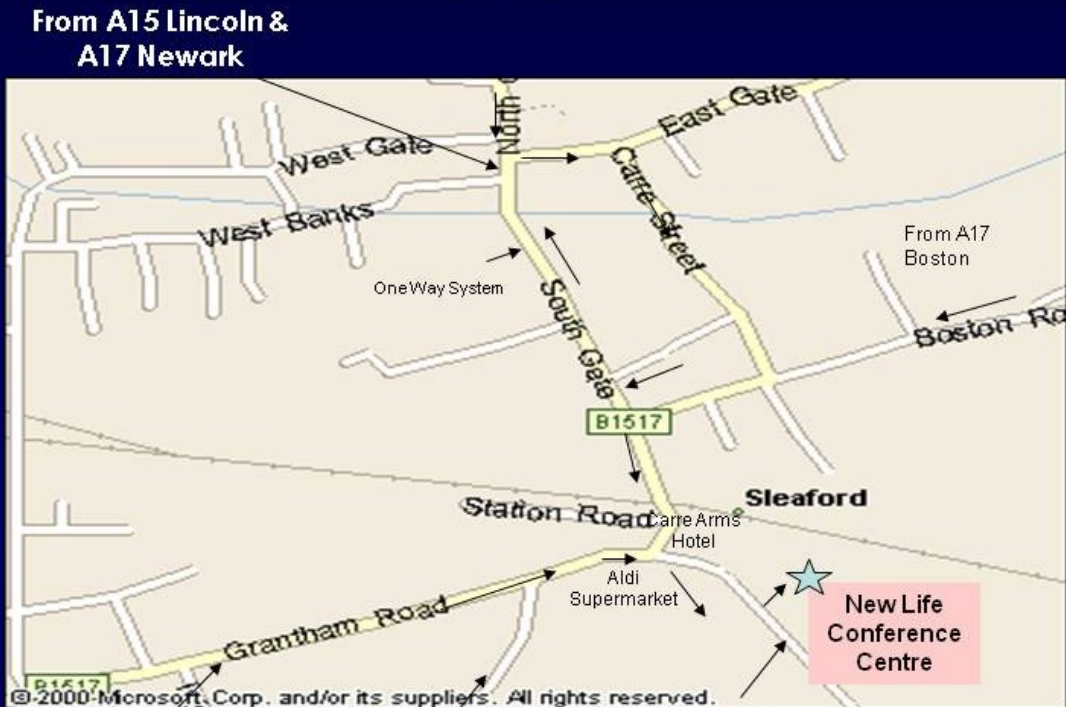

Located in the centre of Sleaford, minutes from the A15 & A17 trunk roads, less than 3 minutes from the train station & with good access to local airports. Sleaford New Life Conference & Events Centre is ideally placed to stage your conference & training events.

Sleaford New Life Conference & Events Centre
Mareham Lane,
Sleaford,
Lincolnshire,
NG34 7JP

Travel Directions

From A153
Grantham-

From A15
Bourne

From A52
Mareham Lane

Sleaford
Western
By-Pass

A15 Bourne
A15 Lincoln
A17 Newark
A17 Boston